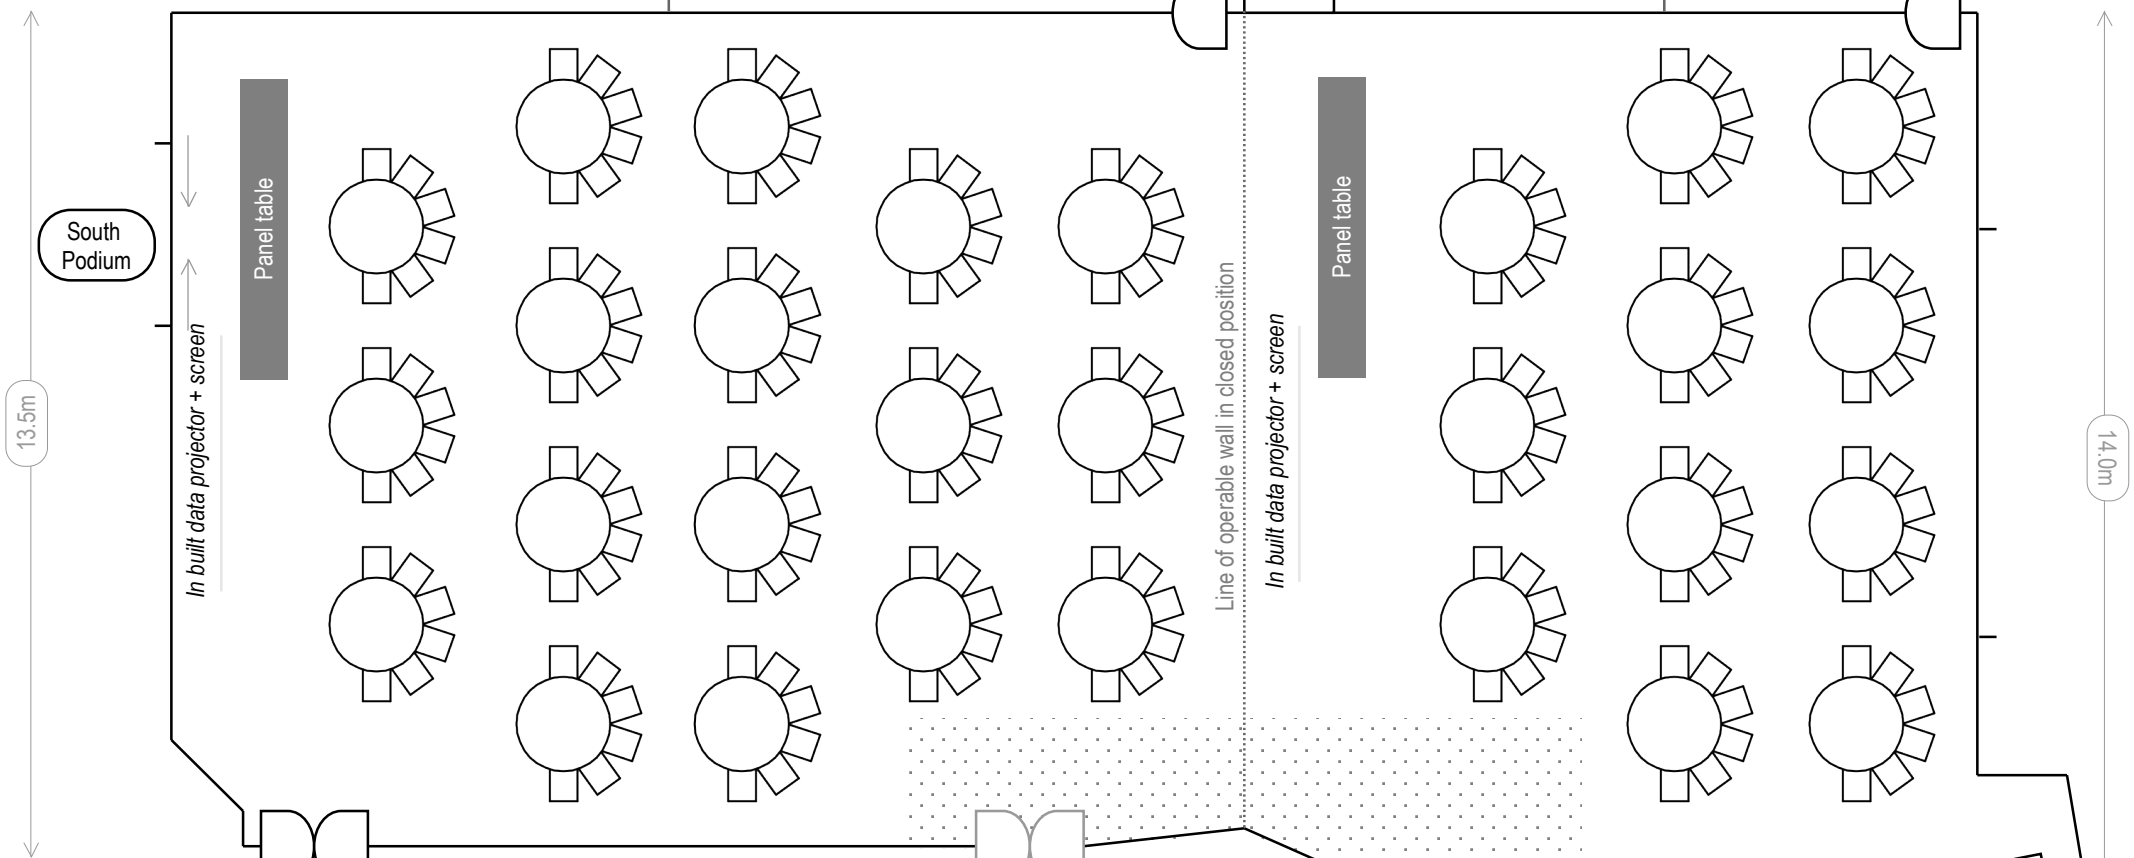

Port Phillip Room
SOUTH

Port Phillip Room
NORTH

Port Phillip Room

STYLE: CABARET
GUESTS: South Room - 17 tables - seating for 6-8 delegates
North Room - 11 tables - seating for 6-8 delegates

17.0m

29.0m

12.0m