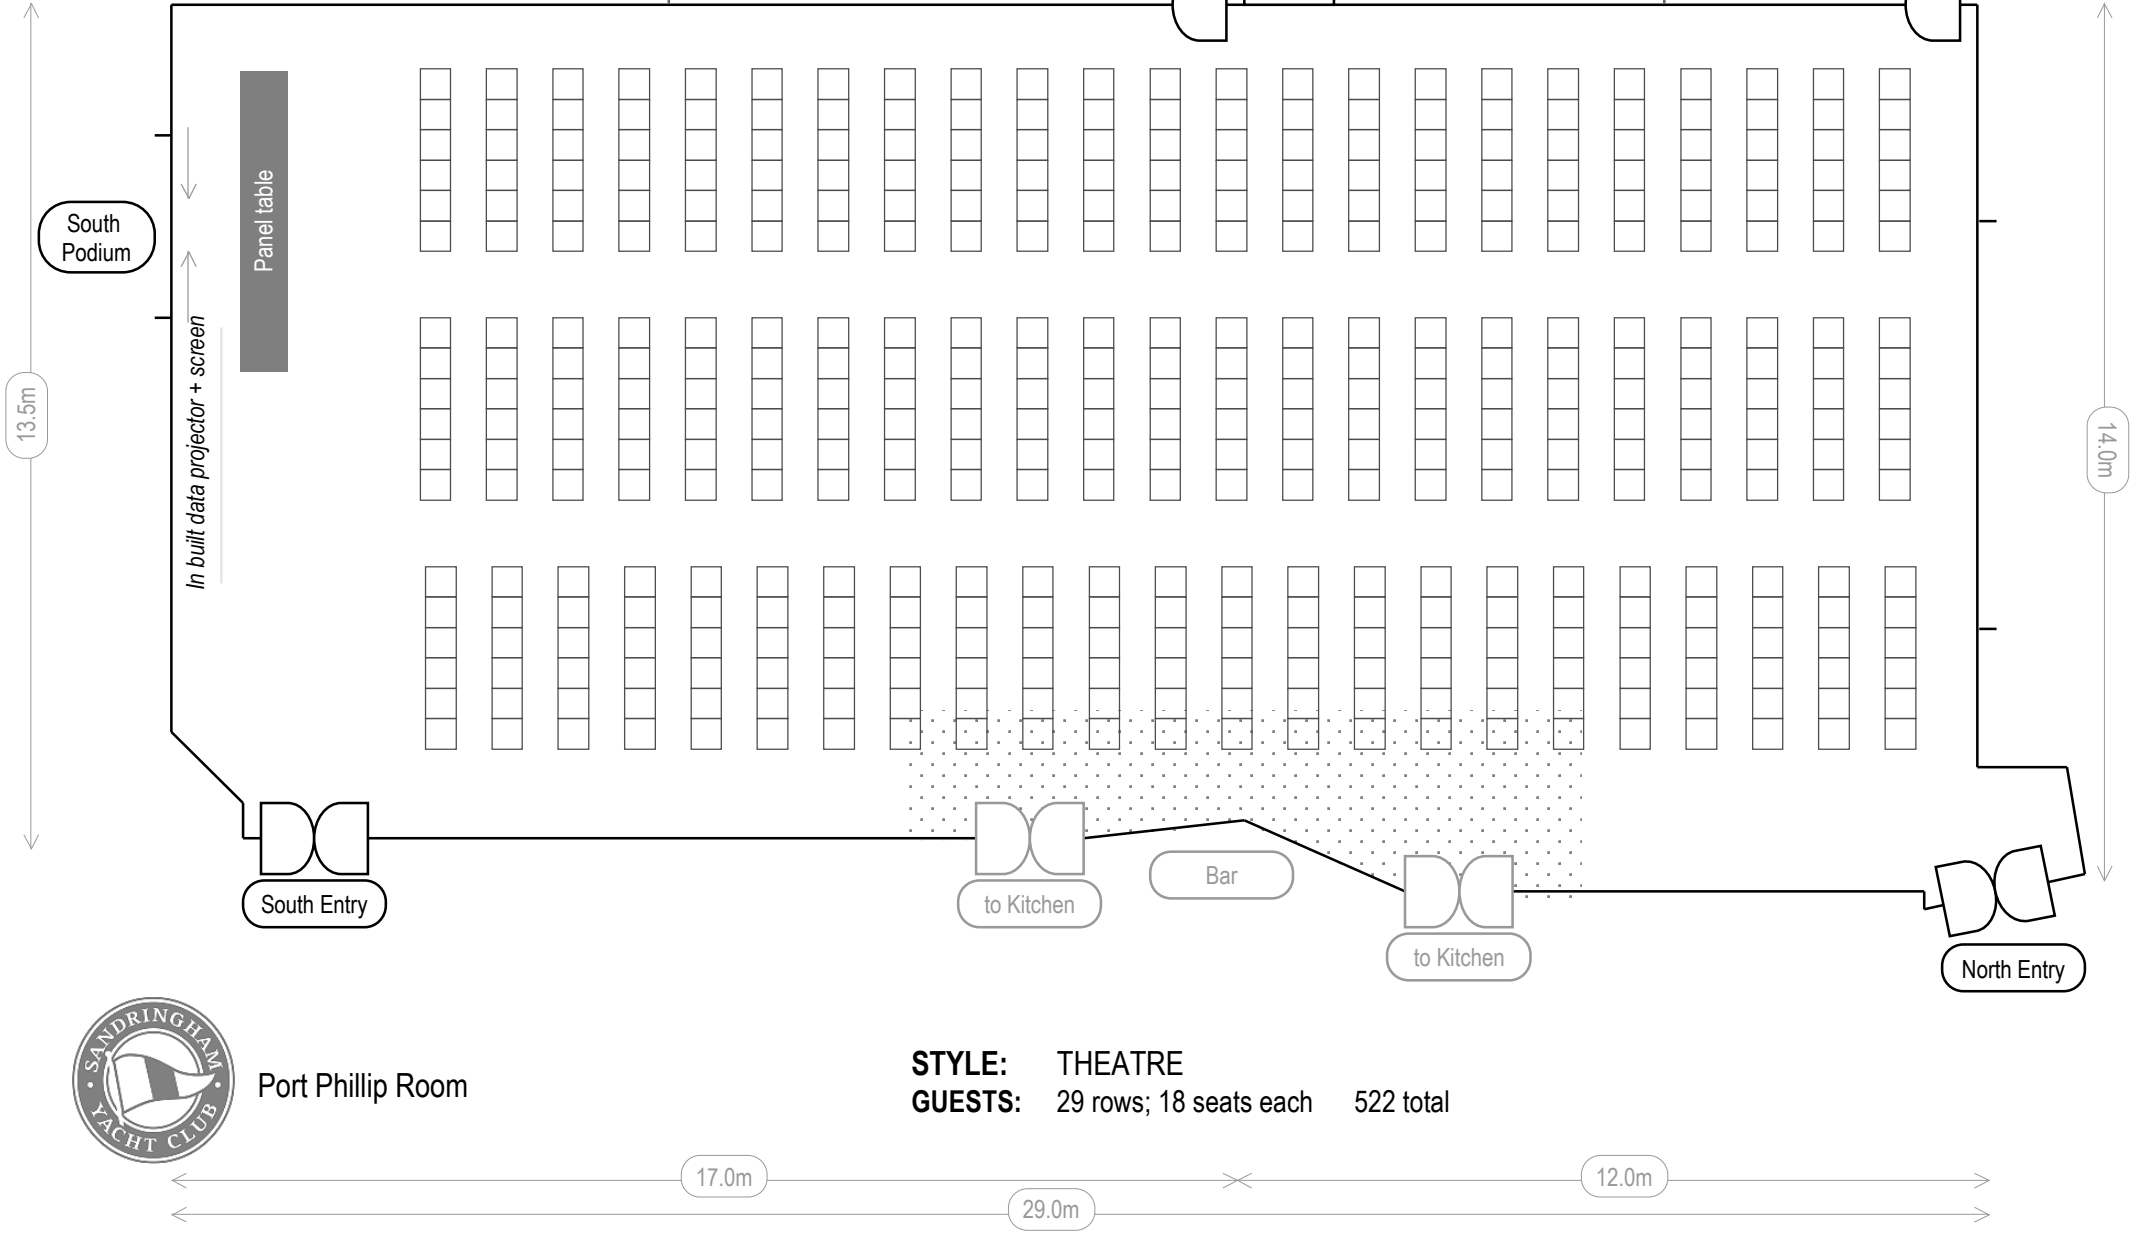

Port Phillip Room  
SOUTH

Port Phillip Room  
NORTH

West  
Balcony

Port Phillip Room

**STYLE:** THEATRE  
**GUESTS:** 29 rows; 18 seats each 522 total